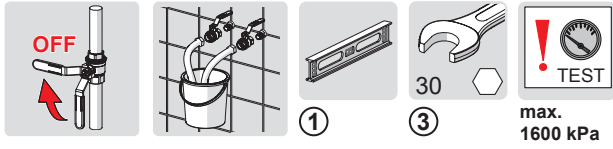

IP55
 Self-powered

mpi.hansa.com/01556279

1 **A**

1 B

59 914 728

59 914 264

59 914 264

cleaning.hansa.com