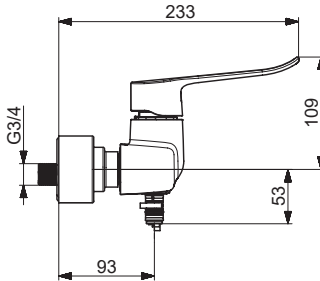

0155 6279

I (ISO 3822)
EN 817
50 - 1000 kPa
0.12 l/s (300 kPa w/Reducer)
max. +70°C

IP55
Self-powered

mpi.hansa.com/01556279