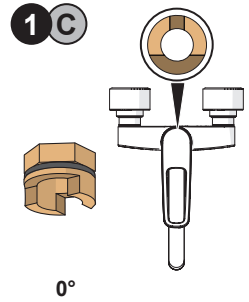

59 914 728

59 914 264

59 914 264