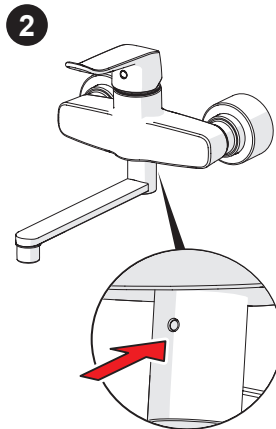

59 914 728

59 914 264

59 914 264