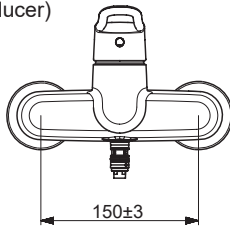

Frequency: 2,4 GHz
Max power: 10 mW
Radio range: 25 m

We declare that the Bluetooth marked products conform to the Radio Equipment Directive 2014/53/EU, the Low Voltage Directive 2014/35/EU, the EMC Directive 2014/30/EU and the RoHS Directive 2011/65/EU.

For more information:
<https://static.hansa.com>

0155 6269

EN 817
50 - 1000 kPa
0.12 l/s (300 kPa w/Reducer)
max. +70°C

IP55
Self-powered

mpi.hansa.com/01556269