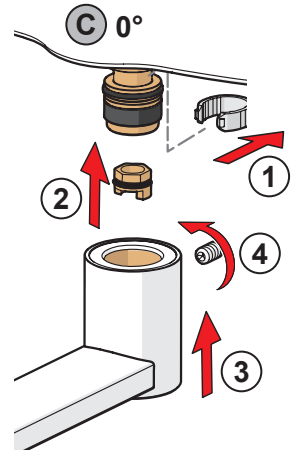

59 914 728

59 914 264

59 914 264