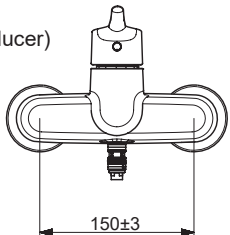

0155 6279

I (ISO 3822)
EN 817
50 - 1000 kPa
0.12 l/s (300 kPa w/Reducer)
max. +70°C

IP55
Self-powered

mpi.hansa.com/01556279