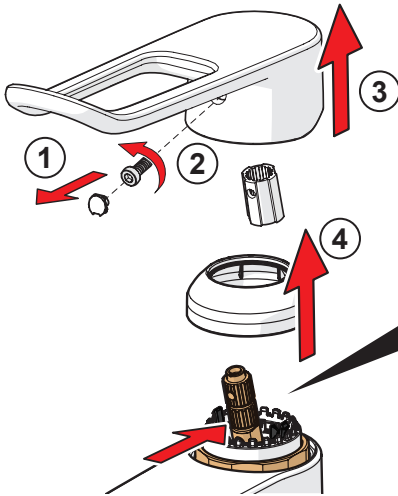

2.5

②

⑤

2.5

②

⑤ ⑥

Oras Group is a powerful European provider of sanitary fittings: the market leader in the Nordics and a leading company in Continental Europe. The company's mission is to make the use of water easy and sustainable and its vision is to become the European leader of advanced sanitary fittings. Oras Group has two strong brands: Oras and Hansa.