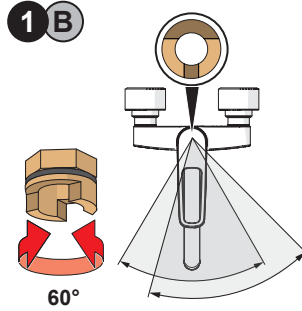

59 914 728

59 914 264

59 914 264