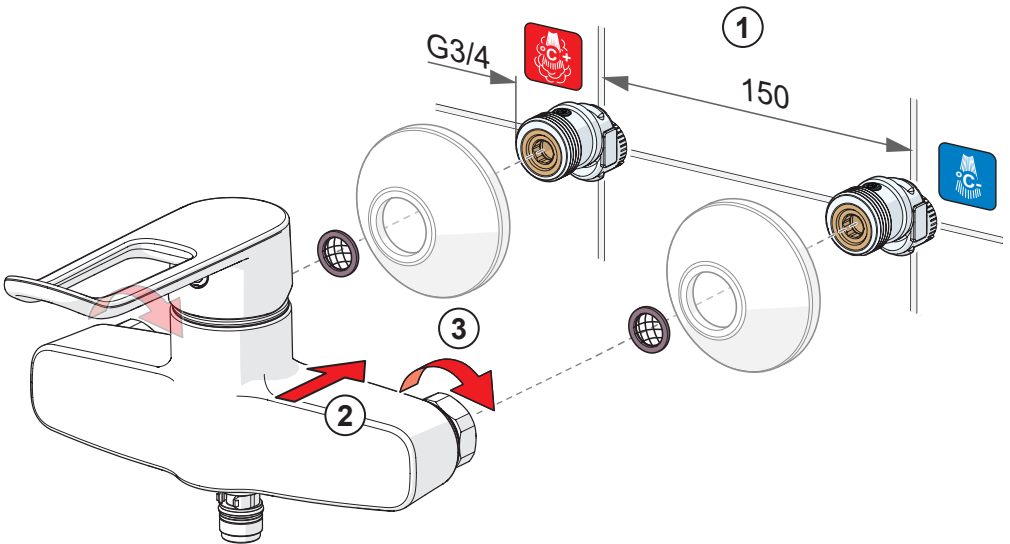

IP55
 Self-powered

mpi.hansa.com/01556279

1 **A**

1 B

59 914 728

59 914 264

59 914 264

cleaning.hansa.com