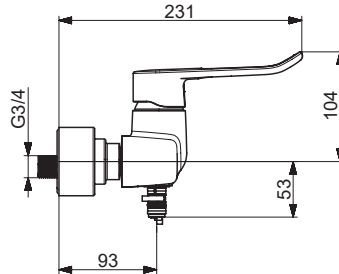

For more information:
<https://static.hansa.com>

0155 6269

EN 817
 50 - 1000 kPa
 0.12 l/s (300 kPa w/Reducer)
 max. +70°C

IP55
 Self-powered

mpi.hansa.com/01556269

0155 6279

I (ISO 3822)
 EN 817
 50 - 1000 kPa
 0.12 l/s (300 kPa w/Reducer)
 max. +70°C