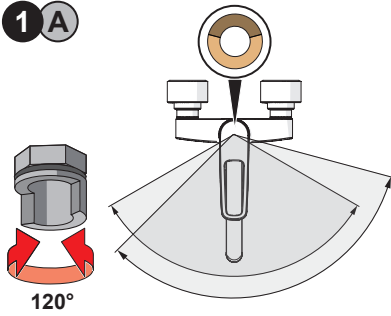

59 914 728

59 914 264

59 914 264