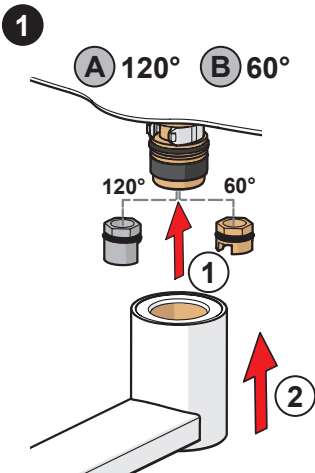

59 914 728

59 914 264

59 914 264